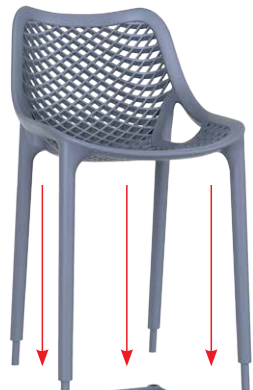

Assembly Instructions
Instructions de Montage
Montageanleitung
Instrucciones de Montaje
Istruzioni di montaggio
Montagevoorschrift
Instruções de montagem

Notes and Warnings – Please Read Carefully Prior to Assembly
Notes et avertissements – Veuillez lire attentivement avant l'assemblage
Anmerkungen und Warnhinweise – Bitte sorgfältig vor der Montage lesen
Opmerkingen en waarschuwingen – Voor het monteren aandachtig doorlezen
Notas y advertencias: lea con atención antes de montar
Osservazioni e avvertimenti – Leggere attentamente prima dell'assemblaggio
Notas e Avisos – Leia cuidadosamente antes da montagem

A1

A2

A1

A2

1. ! Ayakları sıkıca yuvalarına itiniz.
   • Please push the legs strongly.