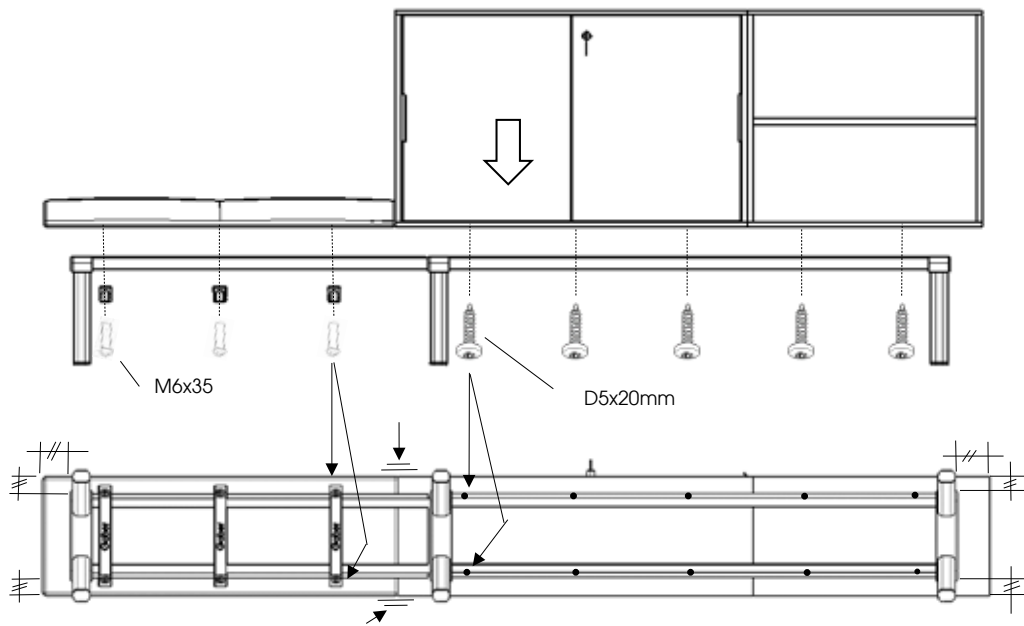

WORKSTATION 2027 DX-SX + SEATER

Assembly Directions

Watch:

<https://youtu.be/7csOMqvgv10>

A

1. Align and center | Allineare e centrare

- 2.

- 3.

WORKSTATION 2027 DX-SX + SEATER

Assembly Directions

4. Align and center | Allineare e centrare

WORKSTATION 2027 DX-SX + SEATER

Assembly Directions

B

1. Align | Allineare

2.