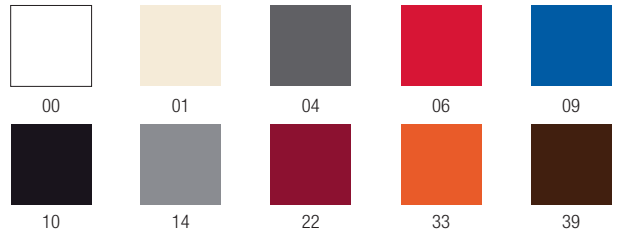

Colori / Colors:
Grigio / Grey

BASE + Piano Tecnopolimero / Techno Polymer Top

BASE + Compactop

BASE + Piano laminato / Laminated top

BASE + Top Inox

BASE + Piano in vetro / Glass top

BASE + Piano Tecnopolimero / Techno Polymer Top