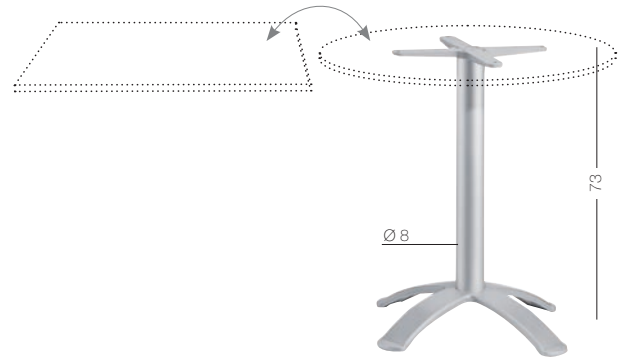

BASE 4 RAZZE / 4 PED BASE

BG4K:

Base per tavolo in metallo sovrastampato con tecnopolimero, colonna in alluminio anodizzato e crociera. / Table base techno polymer-metal moulded, anodized aluminium column and cross.

Colori / Colors:
Grigio / Grey

BASE + Piano Tecnopolimero / Techno Polymer Top

BASE + Compactop

BASE + Piano laminato / Laminated top

BASE + Top Inox

BASE + Piano in vetro / Glass top

BASE + Piano Tecnopolimero / Techno Polymer Top