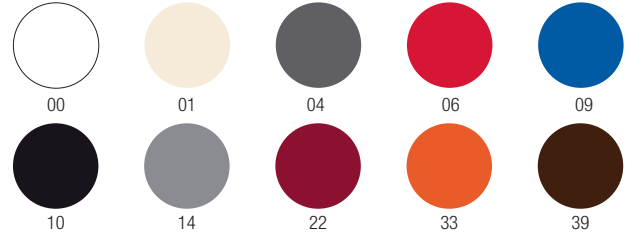

BASE 4 RAZZE / 4 PED BASE

BG4K:

Base per tavolo in metallo sovrastampato con tecnopolimero, colonna in alluminio anodizzato e crociera. / Table base techno polymer-metal moulded, anodized aluminium column and cross.

Colori / Colors:
Grigio / Grey

BASE + Piano Tecnopolimero / Techno Polymer Top

BASE + Compactop

BASE + Piano laminato / Laminated top

BASE + Top Inox

BASE + Piano in vetro / Glass top

BASE + Piano Tecnopolimero / Techno Polymer Top