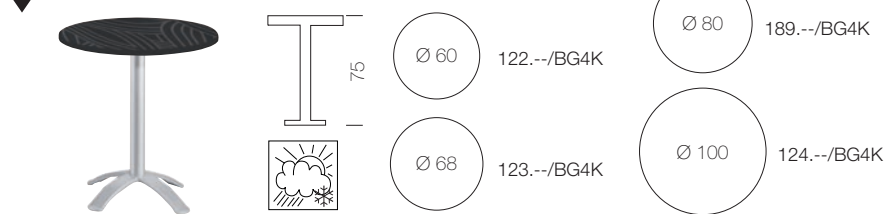

BASE 4 RAZZE / 4 PED BASE

BG4K:

Base per tavolo in metallo sovrastampato con tecnopolimero, colonna in alluminio anodizzato e crociera. / Table base techno polymer-metal moulded, anodized aluminium column and cross.

Colori / Colors:
Grigio / Grey

BASE + Piano Tecnopolimero / Techno Polymer Top

BASE + Compactop

BASE + Piano laminato / Laminated top

BASE + Top Inox

BASE + Piano in vetro / Glass top

BASE + Piano Tecnopolimero / Techno Polymer Top

BASE + Compactop

BASE + Piano laminato / Laminated top

BASE + Top Iron

BASE + Top Luxury

BASE + Piano in vetro / Glass top