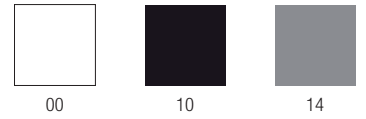

BASE + Top Iron