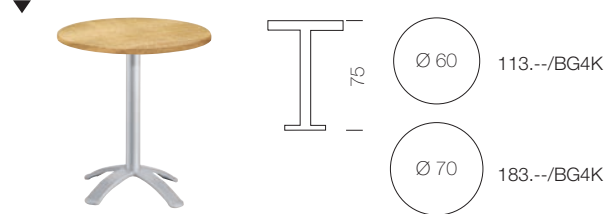

BASE 4 RAZZE / 4 PED BASE

BG4K:

Base per tavolo in metallo sovrastampato con tecnopolimero, colonna in alluminio anodizzato e crociera. / Table base techno polymer-metal moulded, anodized aluminium column and cross.

Colori / Colors:
Grigio / Grey

BASE + Piano Tecnopolimero / Techno Polymer Top

BASE + Compactop

BASE + Piano laminato / Laminated top

BASE + Top Inox

BASE + Piano in vetro / Glass top

BASE + Piano Tecnopolimero / Techno Polymer Top

BASE + Compactop

BASE + Piano laminato / Laminated top

BASE + Top Iron

BASE + Top Luxury

BASE + Piano in vetro / Glass top