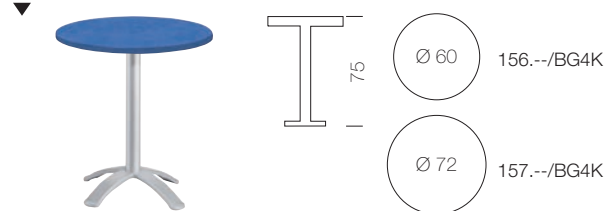

BASE 4 RAZZE / 4 PED BASE

BG4K:

Base per tavolo in metallo sovrastampato con tecnopolimero, colonna in alluminio anodizzato e crociera. / Table base techno polymer-metal moulded, anodized aluminium column and cross.

Colori / Colors:
Grigio / Grey

BASE + Piano Tecnopolimero / Techno Polymer Top

BASE + Compactop

BASE + Piano laminato / Laminated top

BASE + Top Inox

BASE + Piano in vetro / Glass top

BASE + Piano Tecnopolimero / Techno Polymer Top

BASE + Compactop

BASE + Piano laminato / Laminated top

BASE + Top Iron

BASE + Top Luxury

BASE + Piano in vetro / Glass top