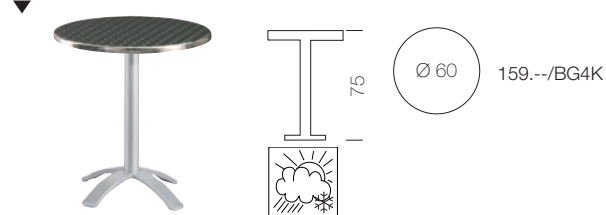

BASE 4 RAZZE / 4 PED BASE

BG4K:

Base per tavolo in metallo sovrastampato con tecnopolimero, colonna in alluminio anodizzato e crociera. / Table base techno polymer-metal moulded, anodized aluminium column and cross.

Colori / Colors:
Grigio / Grey

BASE + Piano Tecnopolimero / Techno Polymer Top

BASE + Compactop

BASE + Piano laminato / Laminated top

BASE + Top Inox

BASE + Piano in vetro / Glass top

BASE + Piano Tecnopolimero / Techno Polymer Top

BASE + Compactop

BASE + Piano laminato / Laminated top

BASE + Top Iron

BASE + Top Luxury

BASE + Piano in vetro / Glass top