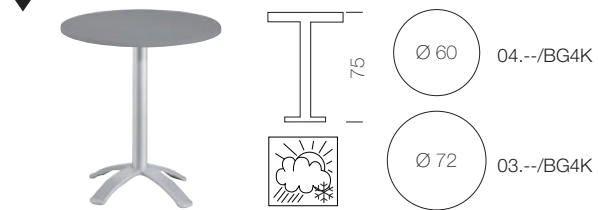

BASE 4 RAZZE / 4 PED BASE

BG4K:

Base per tavolo in metallo sovrastampato con tecnopolimero, colonna in alluminio anodizzato e crociera. / Table base techno polymer-metal moulded, anodized aluminium column and cross.

Colori / Colors:
Grigio / Grey

BASE + Piano Tecnopolimero / Techno Polymer Top

BASE + Compactop

BASE + Piano laminato / Laminated top

BASE + Top Inox

BASE + Piano in vetro / Glass top

BASE + Piano Tecnopolimero / Techno Polymer Top