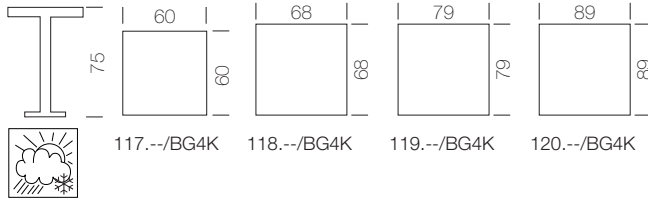

BASE 4 RAZZE / 4 PED BASE

BG4K:

Base per tavolo in metallo sovrastampato con tecnopolimero, colonna in alluminio anodizzato e crociera. / Table base techno polymer-metal moulded, anodized aluminium column and cross.

Colori / Colors:
Grigio / Grey

BASE + Piano Tecnopolimero / Techno Polymer Top

BASE + Compactop

BASE + Piano laminato / Laminated top

BASE + Top Inox

BASE + Piano in vetro / Glass top

BASE + Piano Tecnopolimero / Techno Polymer Top

BASE + Compactop

BASE + Piano laminato / Laminated top

BASE + Top Iron

BASE + Top Luxury

BASE + Piano in vetro / Glass top