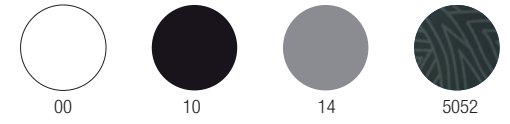

BASE 4 RAZZE / 4 PED BASE

BG4K:

Base per tavolo in metallo sovrastampato con tecnopolimero, colonna in alluminio anodizzato e crociera. / Table base techno polymer-metal moulded, anodized aluminium column and cross.

Colori / Colors:
Grigio / Grey

BASE + Piano Tecnopolimero / Techno Polymer Top

BASE + Compactop

BASE + Piano laminato / Laminated top

BASE + Top Inox

BASE + Piano in vetro / Glass top

BASE + Piano Tecnopolimero / Techno Polymer Top