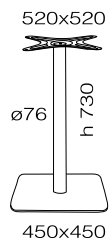

LOTUS SQUARE

www.papatya.com.tr

400x400 table base

400x400 bar table base

400x400 side table base

LOTUS SQUARE

www.papatya.com.tr

450x450 table base

**max. recommended sizes*

adjustable foot

(kg)
17

450x450 bar table base

**max. recommended sizes*

adjustable foot

(kg)
17.5

400x750 table base

max. 800x1400
**max. recommended sizes*

adjustable foot

(kg)
26.5

LOTUS SQUARE

www.papatya.com.tr

400x750 table base

max.700x1100
*max. recommended sizes

adjustable foot