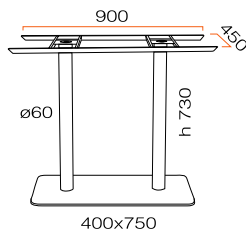

LOTUS SQUARE

www.papatya.com.tr

400x400 table base

400x400 bar table base

400x400 side table base

LOTUS SQUARE

www.papatya.com.tr

450x450 table base

**max. recommended sizes*

adjustable foot

(kg)
17

450x450 bar table base

**max. recommended sizes*

adjustable foot

(kg)
17.5

400x750 table base

max. 800x1400
**max. recommended sizes*

adjustable foot

(kg)
26.5

LOTUS SQUARE

www.papatya.com.tr

400x750 table base

max.700x1100
*max. recommended sizes

adjustable foot