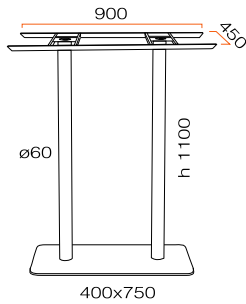

**max. recommended sizes*

adjustable foot

(kg)
17

450x450 bar table base

**max. recommended sizes*

adjustable foot

(kg)
17.5

400x750 table base

max. 800x1400
**max. recommended sizes*

adjustable foot

(kg)
26.5

LOTUS SQUARE

www.papatya.com.tr

400x750 table base

max.700x1100
*max. recommended sizes

adjustable foot