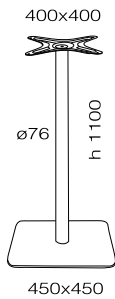

LOTUS SQUARE

www.papatya.com.tr

400x400 table base

400x400 bar table base

400x400 side table base

LOTUS SQUARE

www.papatya.com.tr

450x450 table base

**max. recommended sizes*

adjustable foot

(kg)
17

450x450 bar table base

**max. recommended sizes*

adjustable foot

(kg)
17.5

400x750 table base

max. 800x1400
**max. recommended sizes*

adjustable foot

(kg)
26.5

LOTUS SQUARE

www.papatya.com.tr

400x750 table base

max.700x1100
*max. recommended sizes

adjustable foot