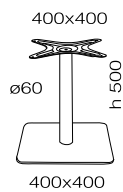

LOTUS SQUARE

www.papatya.com.tr

400x400 table base

400x400 bar table base

400x400 side table base

LOTUS SQUARE

www.papatya.com.tr

450x450 table base

**max. recommended sizes*

adjustable foot

(kg)
17

450x450 bar table base

**max. recommended sizes*

adjustable foot

(kg)
17.5

400x750 table base

max. 800x1400
**max. recommended sizes*

adjustable foot

(kg)
26.5

LOTUS SQUARE

www.papatya.com.tr

400x750 table base

max.700x1100
*max. recommended sizes

adjustable foot