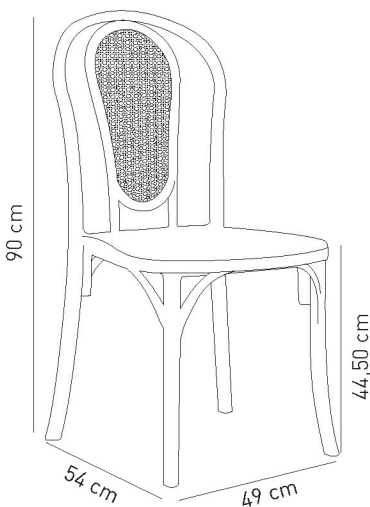

- Plastic shell
- Fusing
- 3 cm 28-HD grey sponge
- Mounted to seat with velcro strip
- Fabric Options: Water repellent, artificial leather, velvet and akron

Crtn
 Net : 4,85 kg
 Gross : 5,65 kg

Stack
 Net : 4,85 kg
 Gross : 5,35 kg