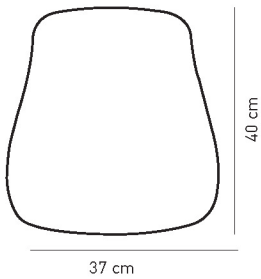

- Plastic shell
- Fusing
- 3 cm 28-HD grey sponge
- Mounted to seat with velcro strip
- Fabric Options: Water repellent, artificial leather, velvet and akron

Crtn
 Net : 4,85 kg
 Gross : 5,65 kg

Stack
 Net : 4,85 kg
 Gross : 5,35 kg