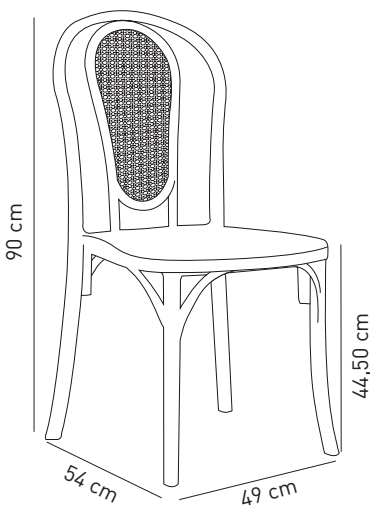

Crtn

Net : 4,00 kg
Gross : 4,80 kg

Stack

Net : 4,00 kg
Gross : 4,37 kg

Loading Info

20' DC : 244 pcs
40' DC : 508 pcs
40' HC : 612 pcs
90 cbm truck : 724 pcs

Loading Info

20' DC : 432 pcs
40' DC : 876 pcs
40' HC : 1022 pcs
90 cbm truck : 1260 pcs

- Plastic shell
- Fusing
- 3 cm 28-HD grey sponge
- Mounted to seat with velcro strip
- Fabric Options: Water repellent, artificial leather, velvet and akron

Crtn
 Net : 4,85 kg
 Gross : 5,65 kg

Stack
 Net : 4,85 kg
 Gross : 5,35 kg