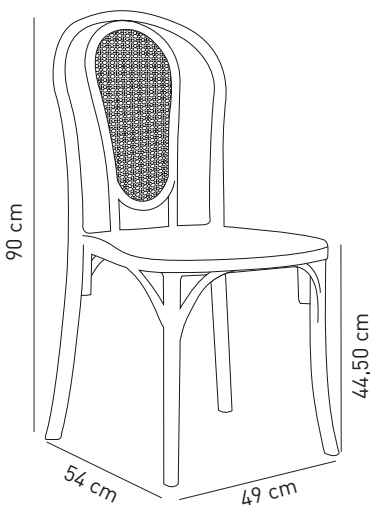

- Plastic shell
- Fusing
- 3 cm 28-HD grey sponge
- Mounted to seat with velcro strip
- Fabric Options: Water repellent, artificial leather, velvet and akron

Crtn
 Net : 4,85 kg
 Gross : 5,65 kg

Stack
 Net : 4,85 kg
 Gross : 5,35 kg