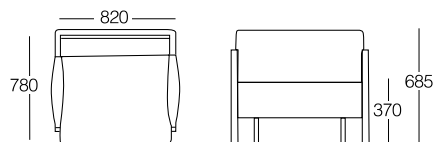

LOCA

LS 01 

METAL FRAME COLOURS

* Powder Coated (mat)
strengthened against rusting and scratches
with cataphoresis application.

CUSHION COLOURS

ETISILK

BATYLINE EDEN

Net weight

(kg)
20.5

Gross Weight

(kg)
22.5

Packaging

Shipment Details

	20'	: 105 pcs
	40'	: 225 pcs
	40HC	: 270 pcs
	100cbm	: 306 pcs

LOCA seating group is formed for outdoors by the combination of cataphoresis electrostatic powder painted metal body and puffy cushions. This collection has leading role for creating simple, serene and pleasant spaces. The concepts of comfort, design and simplicity were meticulously handled in the LOCA collection, where carefully selected fabrics were